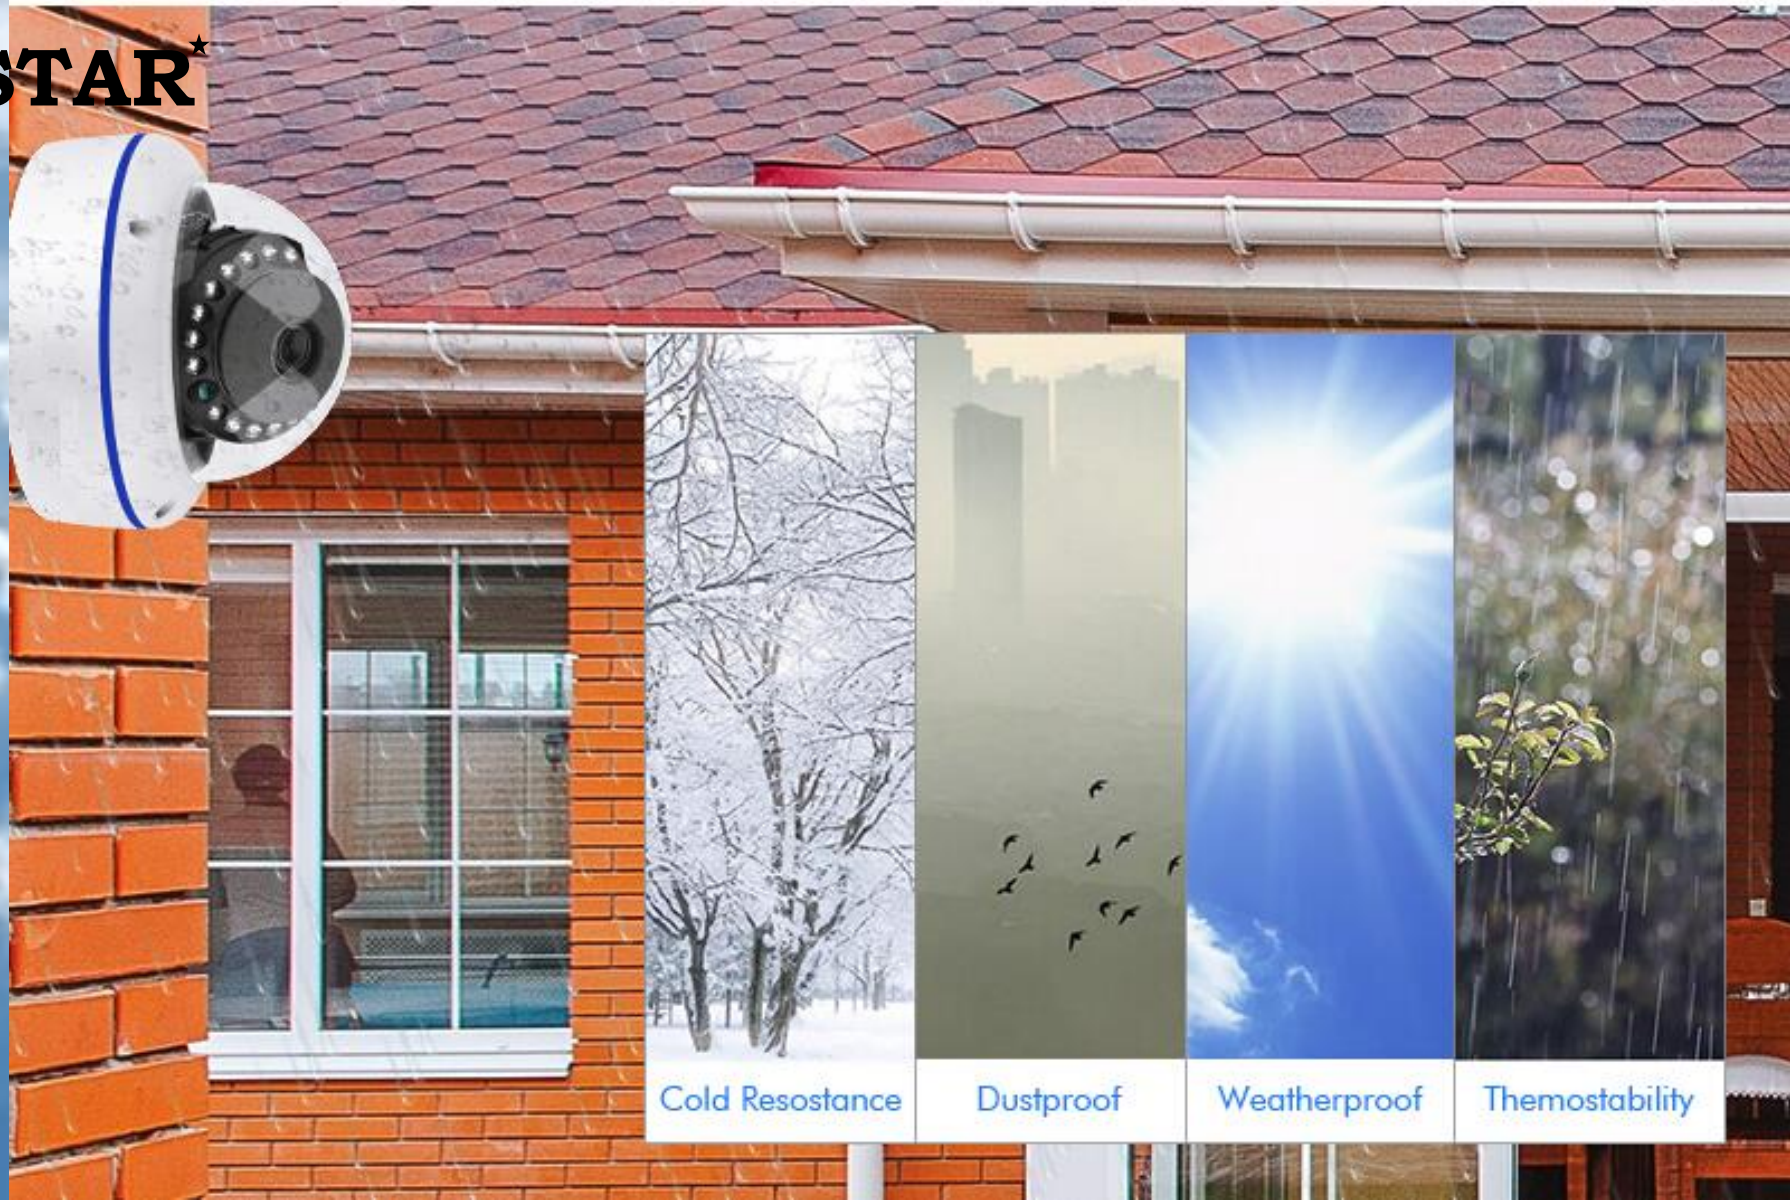

7-STAR[★]

AHD TECHNOLOGY

SONY IMX323 SENSOR

FULL HD 1080P RESOLUTION

Hisilicon+Sony
Solution

3 MegaPixel
HD Lens

Vandalproof
Dome

AHD Technology

Day and Night
Smart IR switch

15PCS IR LEDs

7-STAR^{*}

Vandalproof Dome

Prevent malicious damage

FHD 1080P Resolution

7-STAR[★]

960H 960x576

720P 1280x720

1080P 1920x1080

IP66 Waterproof

Professional CCTV surveillance camera for outdoor/indoor use

7-STAR[★]

Cold Resostance

Dustproof

Weatherproof