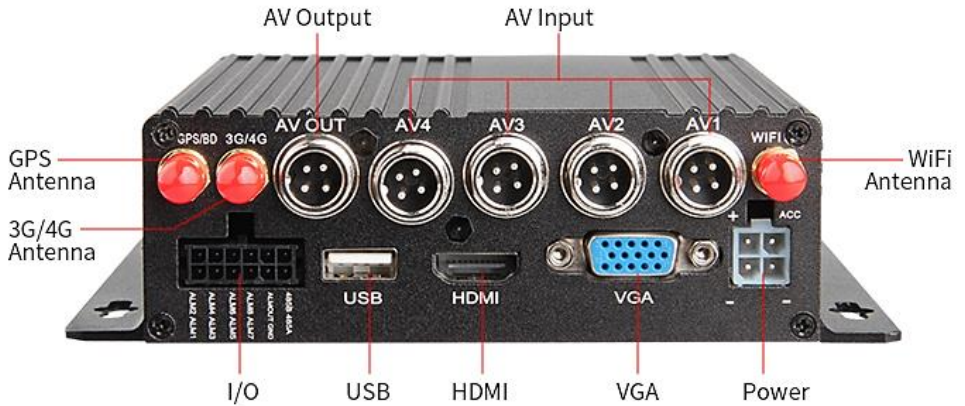

7-STAR[★]

7 inch Real Time Surveillance 4G GPS Wifi SD 4CH Car Dvr Mobile Kits Indoor-outdoor 1080P AHD Car Camera For Vehicle

4G **GPS** **WiFi** **AHD**

MDVR2444

7-STAR[★]

7-STAR[★]

78mm

93mm

70mm

7-STAR[★]

switch
channel rotation

power

7-STAR[★]

video switch _____
screen switch _____
_____ power switch
_____ + brightness
_____ - brightness
_____ menu button

1. Video V1/V2 selecting
2. reduce button
3. mode
4. increase button
5. power switch
6. menu button

7-STAR^{*}

Configuration of 4-pin Connector Cable

- 1. Power In (RED)
- 2. Ground (BLACK)
- 3. Audio (GREEN)
- 4. Video (YELLOW)

Remote Monitoring

When the car dvr works with 3G/4G/WIFI, you can watch the real-time video anytime, anywhere on your compute or mobile phone.

4CH AV Inputs with AHD 1080P/720P/960H/D1/CIF optional, AV/VGA/HDMI output.

4CH local recording with 1080P resolution in real time

Power:

Professional In-Vehicle power design, 9-36V DC Wide Voltage Range