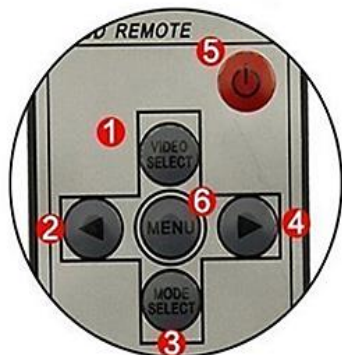

70mm

7-STAR[★]

switch
channel rotation

power

7-STAR[★]

video switch _____
screen switch _____
_____ power switch
_____ + brightness
_____ - brightness
_____ menu button

1. Video V1/V2 selecting
2. reduce button
3. mode
4. increase button
5. power switch
6. menu button

7-STAR^{*}

Configuration of 4-pin Connector Cable

- 1. Power In (RED)
- 2. Ground (BLACK)
- 3. Audio (GREEN)
- 4. Video (YELLOW)

Remote Monitoring

When the car dvr works with 3G/4G/WIFI, you can watch the real-time video anytime, anywhere on your compute or mobile phone.

Remote Monitoring Platform on PC

The screenshot displays the main interface of the 7-STAR Remote Monitoring Platform. It features a top navigation bar with icons for Map, Video, Track, Record, Manage, and Other. Below this is a secondary navigation bar with the same icons. The main area is divided into several sections: