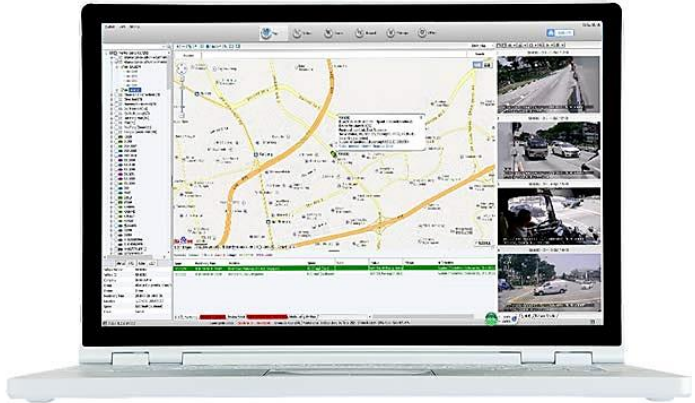

7-STAR^{*}

Configuration of 4-pin Connector Cable

- 1. Power In (RED)
- 2. Ground (BLACK)
- 3. Audio (GREEN)
- 4. Video (YELLOW)

Remote Monitoring

When the car dvr works with 3G/4G/WIFI, you can watch the real-time video anytime, anywhere on your compute or mobile phone.

CMSV6 APP
Android / IOS smartphone

URL: 157.122.97.214:88/808gps/login.html
support: XP,WIN7,WIN8,WIN10 etc.

Remote Monitoring Platform on Mobile Phone

iOS System

Android System

Remote monitoring

When the machine is working normally, you can watch the surveillance video anytime, anywhere on your computer or mobile phone, which is very convenient.

Remote Monitoring Platform on PC

The screenshot displays the main interface of the 7-STAR Remote Monitoring Platform. It features a top navigation bar with icons for Map, Video, Track, Record, Manage, and Other. Below this is a secondary navigation bar with the same icons. The main area is divided into several sections:

- Left Panel:** A list of vehicle IDs and their corresponding status (Online/Offline).
- Center Panel:** A grid of video feeds showing various camera views from different vehicles, including interior and exterior views.
- Right Panel:** A map showing the location of the selected vehicle.
- Bottom Panel:** An alarm log table with columns for Vehicle, Type, Start time, The end of time, and Alarm Description.