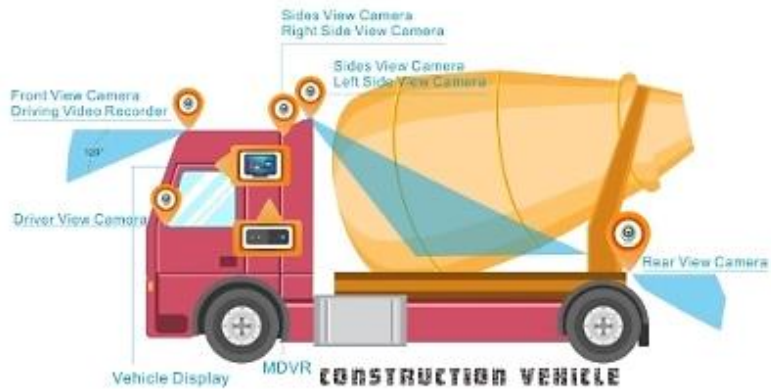

INSTALLATION