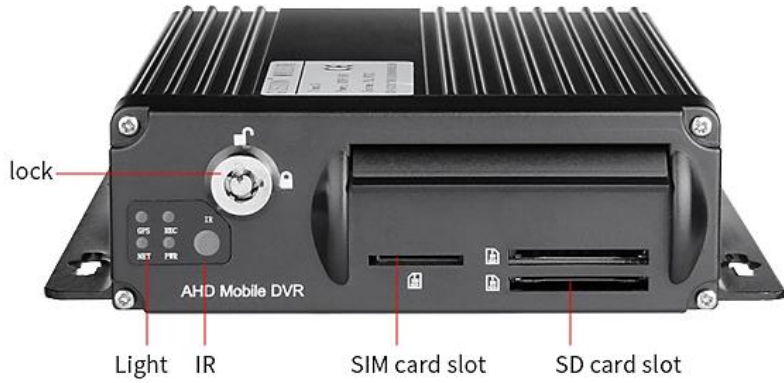

7-STAR[★]

7 inch Real Time Surveillance 4G GPS Wifi SD 4CH Car Dvr Mobile Kits Indoor-outdoor 1080P AHD Car Camera For Vehicle

4G **GPS** **WiFi** **AHD**

MDVR2444

7-STAR[★]

7-STAR[★]

78mm

93mm

70mm

7-STAR[★]

switch
channel rotation

power

7-STAR[★]

video switch _____
screen switch _____
_____ power switch
_____ + brightness
_____ - brightness
_____ menu button

1. Video V1/V2 selecting
2. reduce button
3. mode
4. increase button
5. power switch
6. menu button

7-STAR^{*}

Configuration of 4-pin Connector Cable

- 1. Power In (RED)
- 2. Ground (BLACK)
- 3. Audio (GREEN)
- 4. Video (YELLOW)

Remote Monitoring

When the car dvr works with 3G/4G/WIFI, you can watch the real-time video anytime, anywhere on your compute or mobile phone.

4CH AV Inputs with AHD 1080P/720P/960H/D1/CIF optional, AV/VGA/HDMI output.

4CH local recording with 1080P resolution in real time

Power:

Professional In-Vehicle power design, 9-36V DC Wide Voltage Range