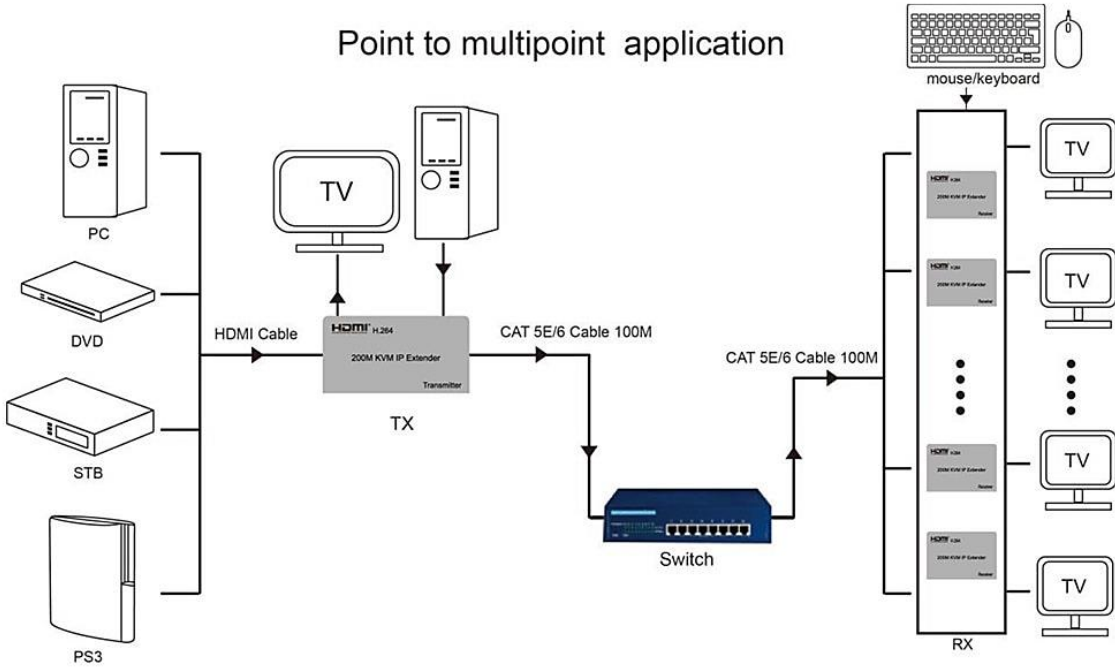

## Front Side

Network interface by cat5e/6

## Back Side

Connect HDMI Sink Device

to IR receiver

USB Mouse/  
Keyboard Input

## 1TX to N RXs

Point to multipoint application