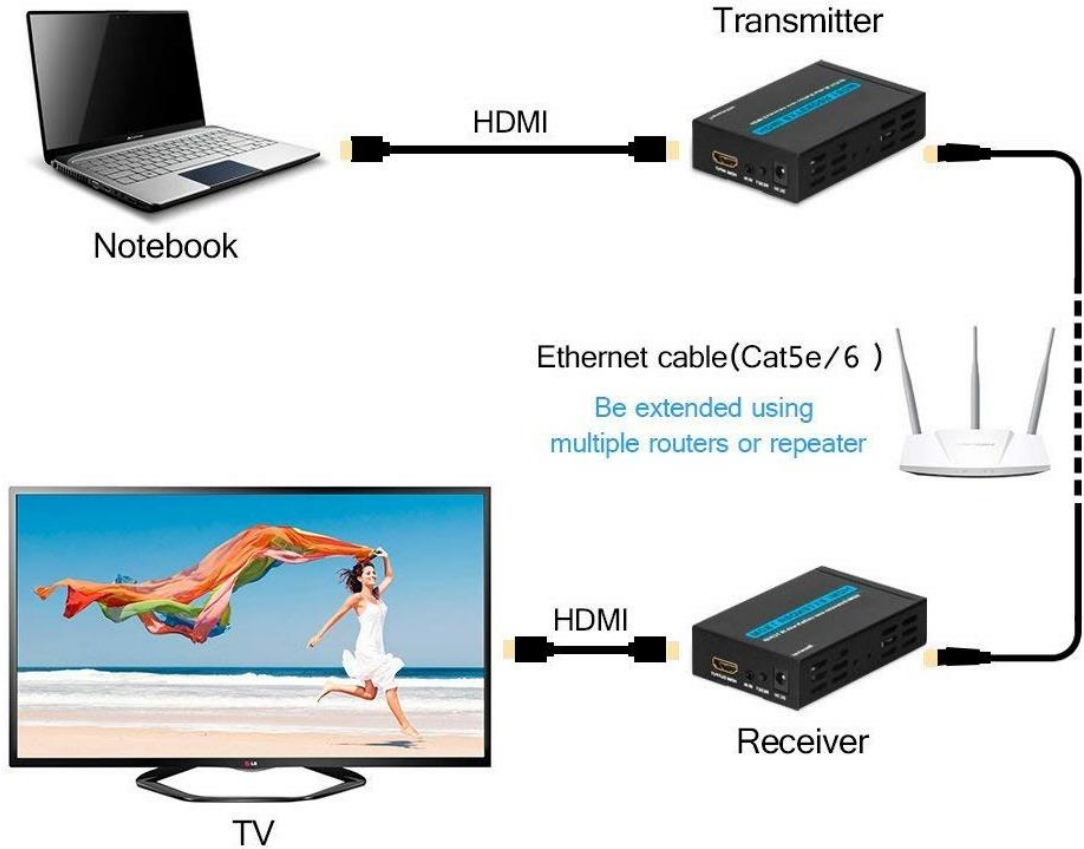

7-STAR[★]

7-STAR[★]

**HDMI Extender HDMI Signal Extender
Over CAT5e / 6 Ethernet Cable Up to
150m (150m / 492ft, Receiver)**

7-STAR[★]

7-STAR[★]

HMO3E

The HDMI Single Extender (150M) can extend your HDMI signal by 150M. It is an HDMI hybrid that uses a single coaxial cable to become a media. This allows Easy HDMI to be installed over a long distance. The full resolution HDTV signal supports a maximum distance of 100 meters in 1080P full compatibility. The setup is simple. The system automatically adjusts, equalizes and amplifiers feedback, and the user does not need to care about the length of the cable. The device is widely used in high-definition advertising systems, conference systems, home entertainment, etc.

- 1. No need to set, plug and play;**
- 2. Support HDMI1.3, HDCP1.2;**
- 3. Support HDMI1.3 3D 1080P resolution;**
- 4. Support input and output resolution: 480i / p, 567p, 720p / 1080i / p;**
- 5. Support TCP / IP protocol, and support a multi-receive send, multi-send multi-receive.**
- 6. Supports CAT5/5E/6 standard 8-core network cable and transmits HD signal to 150m**
- 7. Built-in equalizer for long distance amplification and optimized transmission of signals**
- 8. Suitable for HDTVs and monitors with HDMI or digital interface compatible with HDCP protocol.**
- 9. It is compatible with DVI by using a DVI to HDMI adapter.**

7-STAR[★]

7-STAR[★]

7-STAR[★]

7-STAR[★]

Simple mode connection diagram

Cat5e/6/6e/7 (Max=150Meter)

7-STAR[★]

Distribution mode connection

7-STAR[★]

Equipment:

- 1 x Transmitter**
- 1 x Receiver**
- 2 x Power supply**
- 1 x Instruction**