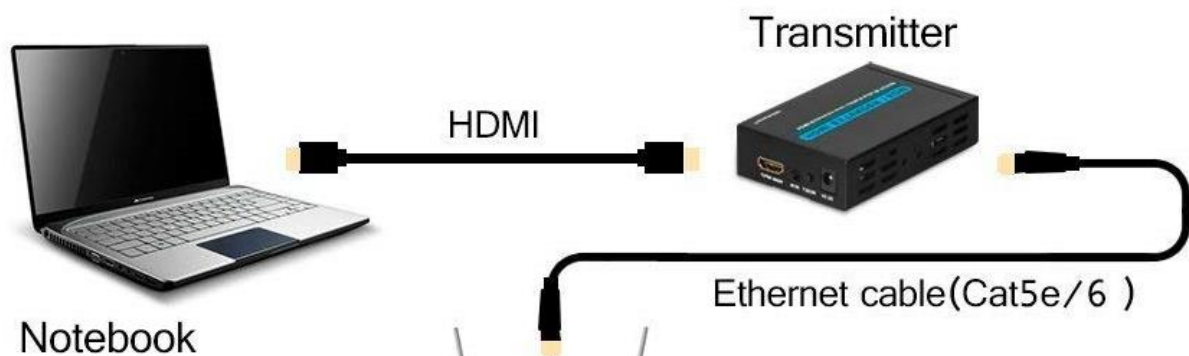

7-STAR[★]

7-STAR[★]

**HDMI Extender HDMI Signal Extender
Over CAT5e / 6 Ethernet Cable Up to
150m (150m / 492ft, Receiver)**

7-STAR[★]

7-STAR[★]

HMO3E

The HDMI Single Extender (150M) can extend your HDMI signal by 150M. It is an HDMI hybrid that uses a single coaxial cable to become a media. This allows Easy HDMI to be installed over a long distance. The full resolution HDTV signal supports a maximum distance of 100 meters in 1080P full compatibility. The setup is simple. The system automatically adjusts, equalizes and amplifiers feedback, and the user does not need to care about the length of the cable. The device is widely used in high-definition advertising systems, conference systems, home entertainment, etc.

- 1. No need to set, plug and play;**
- 2. Support HDMI1.3, HDCP1.2;**
- 3. Support HDMI1.3 3D 1080P resolution;**
- 4. Support input and output resolution: 480i / p, 567p, 720p / 1080i / p;**
- 5. Support TCP / IP protocol, and support a multi-receive send, multi-send multi-receive.**
- 6. Supports CAT5/5E/6 standard 8-core network cable and transmits HD signal to 150m**
- 7. Built-in equalizer for long distance amplification and optimized transmission of signals**
- 8. Suitable for HDTVs and monitors with HDMI or digital interface compatible with HDCP protocol.**
- 9. It is compatible with DVI by using a DVI to HDMI adapter.**

7-STAR[★]

7-STAR[★]

7-STAR[★]

7-STAR[★]

Simple mode connection diagram

Cat5e/6/6e/7 (Max=150Meter)

7-STAR[★]

Distribution mode connection