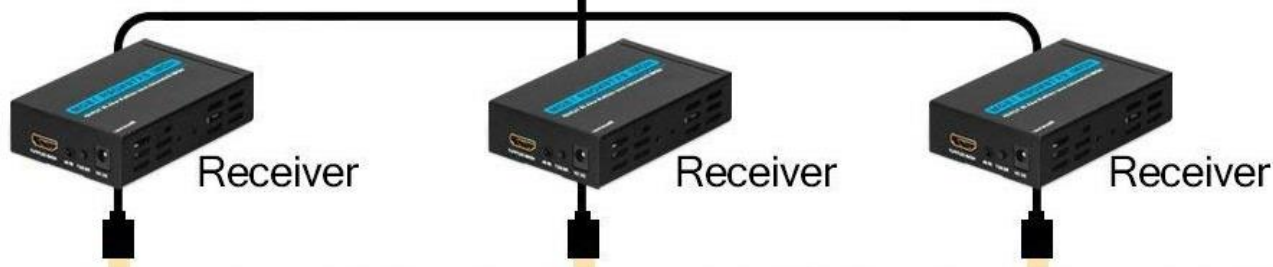

7-STAR[★]

7-STAR[★]

**HDMI Extender HDMI Signal Extender
Over CAT5e / 6 Ethernet Cable Up to
150m (150m / 492ft, Receiver)**

7-STAR[★]

7-STAR[★]

HMO3E

The HDMI Single Extender (150M) can extend your HDMI signal by 150M. It is an HDMI hybrid that uses a single coaxial cable to become a media. This allows Easy HDMI to be installed over a long distance. The full resolution HDTV signal supports a maximum distance of 100 meters in 1080P full compatibility. The setup is simple. The system automatically adjusts, equalizes and amplifiers feedback, and the user does not need to care about the length of the cable. The device is widely used in high-definition advertising systems, conference systems, home entertainment, etc.

- 1. No need to set, plug and play;**
- 2. Support HDMI1.3, HDCP1.2;**
- 3. Support HDMI1.3 3D 1080P resolution;**
- 4. Support input and output resolution: 480i / p, 567p, 720p / 1080i / p;**
- 5. Support TCP / IP protocol, and support a multi-receive send, multi-send multi-receive.**
- 6. Supports CAT5/5E/6 standard 8-core network cable and transmits HD signal to 150m**
- 7. Built-in equalizer for long distance amplification and optimized transmission of signals**
- 8. Suitable for HDTVs and monitors with HDMI or digital interface compatible with HDCP protocol.**
- 9. It is compatible with DVI by using a DVI to HDMI adapter.**

7-STAR[★]

7-STAR[★]

7-STAR[★]

7-STAR[★]

Simple mode connection diagram

Cat5e/6/6e/7 (Max=150Meter)

7-STAR[★]

Distribution mode connection

7-STAR[★]

Equipment:

- 1 x Transmitter**
- 1 x Receiver**
- 2 x Power supply**
- 1 x Instruction**