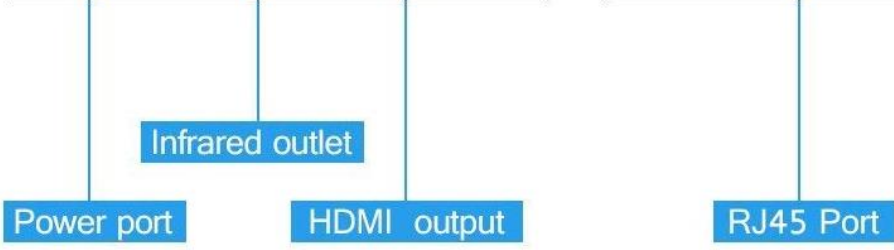

7-STAR[★]

7-STAR[★]

**HDMI Extender HDMI Signal Extender
Over CAT5e / 6 Ethernet Cable Up to
150m (150m / 492ft, Receiver)**

7-STAR[★]

7-STAR[★]

HMO3E

The HDMI Single Extender (150M) can extend your HDMI signal by 150M. It is an HDMI hybrid that uses a single coaxial cable to become a media. This allows Easy HDMI to be installed over a long distance. The full resolution HDTV signal supports a maximum distance of 100 meters in 1080P full compatibility. The setup is simple. The system automatically adjusts, equalizes and amplifiers feedback, and the user does not need to care about the length of the cable. The device is widely used in high-definition advertising systems, conference systems, home entertainment, etc.

- 1. No need to set, plug and play;**
- 2. Support HDMI1.3, HDCP1.2;**
- 3. Support HDMI1.3 3D 1080P resolution;**
- 4. Support input and output resolution: 480i / p, 567p, 720p / 1080i / p;**
- 5. Support TCP / IP protocol, and support a multi-receive send, multi-send multi-receive.**
- 6. Supports CAT5/5E/6 standard 8-core network cable and transmits HD signal to 150m**
- 7. Built-in equalizer for long distance amplification and optimized transmission of signals**
- 8. Suitable for HDTVs and monitors with HDMI or digital interface compatible with HDCP protocol.**
- 9. It is compatible with DVI by using a DVI to HDMI adapter.**

7-STAR[★]

7-STAR[★]

7-STAR[★]

7-STAR[★]

Simple mode connection diagram

Cat5e/6/6e/7 (Max=150Meter)

7-STAR[★]

Distribution mode connection